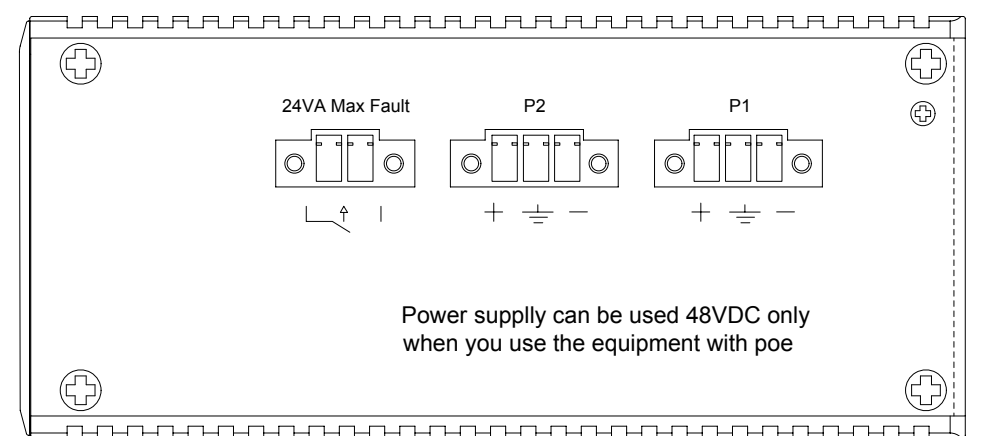

AFS8210M

Wall Mount

Din-Rail