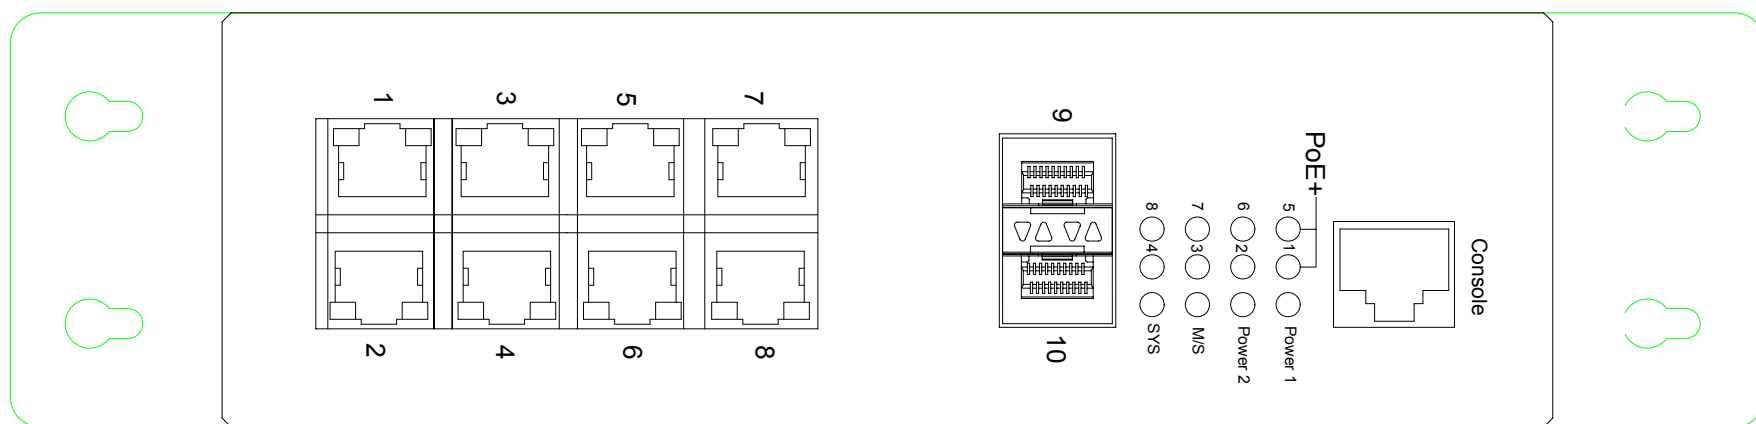

AFS8210M

Wall Mount

Din-Rail